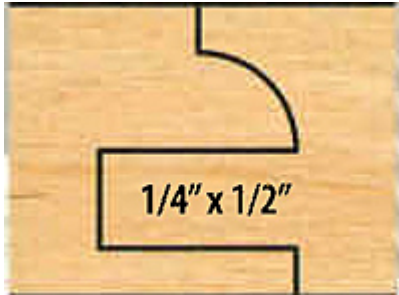

Edge of Arlington Saw & Tool, Inc.

124 South Collins
Arlington, TX 76010
Phone: 817-461-7171 • Fax: 817-795-6651
Toll Free: 888-461-7171
Email: info@eoasaw.com
Website: www.eoasaw.com

**Item #IC-000-CTS, Freeborn Insert Replacement Tips:
Carbide Cope Top, Fits Head I-10-060**
\$58.00

Thank you for shopping with us!

SPECIFICATIONS

Fits	Head I-10-060
Pack Quantity	Set of 3
Type	Carbide Cope Top
Manufacturer	Freeborn Tool