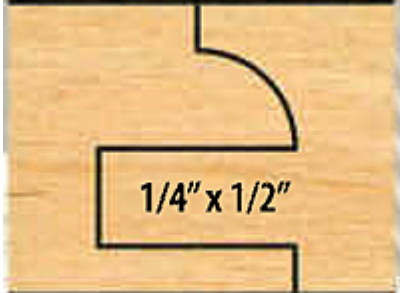

Edge of Arlington Saw & Tool, Inc.

124 South Collins
Arlington, TX 76010
Phone: 817-461-7171 • Fax: 817-795-6651
Toll Free: 888-461-7171
Email: info@eoasaw.com
Website: www.eoasaw.com

**Item #IC-000-CTS, Freeborn Insert Replacement Tips:
Carbide Cope Top, Fits Head I-10-050
\$58.00**

Thank you for shopping with us!

SPECIFICATIONS

Fits	Head I-10-050
Pack Quantity	Set of 3
Type	Carbide Cope Top
Manufacturer	Freeborn Tool