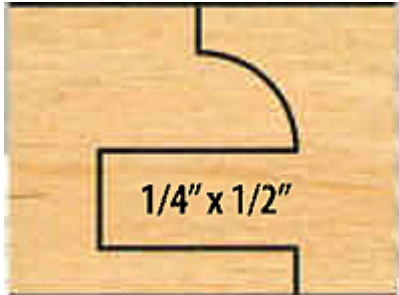

Edge of Arlington Saw & Tool, Inc.

124 South Collins
Arlington, TX 76010
Phone: 817-461-7171 • Fax: 817-795-6651
Toll Free: 888-461-7171
Email: info@eoasaw.com
Website: www.eoasaw.com

**Item #IC-000-CTS, Freeborn Insert Replacement Tips:
Carbide Cope Top, Fits Head I-10-030
\$58.00**

Thank you for shopping with us!

SPECIFICATIONS

Fits	Head I-10-030
Pack Quantity	Set of 3
Type	Carbide Cope Top
Manufacturer	Freeborn Tool