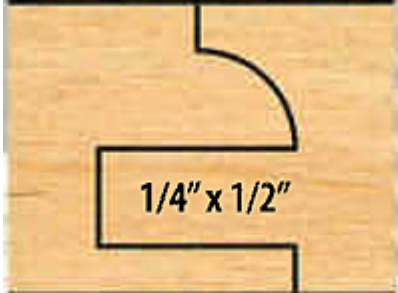

Edge of Arlington Saw & Tool, Inc.

124 South Collins
Arlington, TX 76010
Phone: 817-461-7171 • Fax: 817-795-6651
Toll Free: 888-461-7171
Email: info@eoasaw.com
Website: www.eoasaw.com

**Item #IC-000-CTS, Freeborn Insert Replacement Tips:
Carbide Cope Top, Fits Head I-10-020
\$58.00**

Thank you for shopping with us!

SPECIFICATIONS

Fits	Head I-10-020
Pack Quantity	Set of 3
Type	Carbide Cope Top
Manufacturer	Freeborn Tool