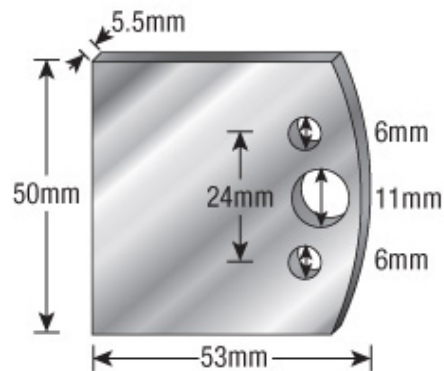

Edge of Arlington Saw & Tool, Inc.

124 South Collins
Arlington, TX 76010
Phone: 817-461-7171 • Fax: 817-795-6651
Toll Free: 888-461-7171
Email: info@eoasaw.com
Website: www.eoasaw.com

Item #HSSRM127, Amana Tool Pair of 50mm HSS Blank Knives for Profile Pro no. 61237 \$71.74

Thank you for shopping with us!
Pair of blank (unground) knives.

Warning!: #65RM127 fits only on special cutterhead #61237.

SPECIFICATIONS

Manufacturer Amana Tool

Part Descp. 27mm Maximum Profile Depth - High Speed Steel - Pair 50mm Blank Knives for 61237

Note Warning!: #HSSRM127 fits only on special cutterhead #61237.