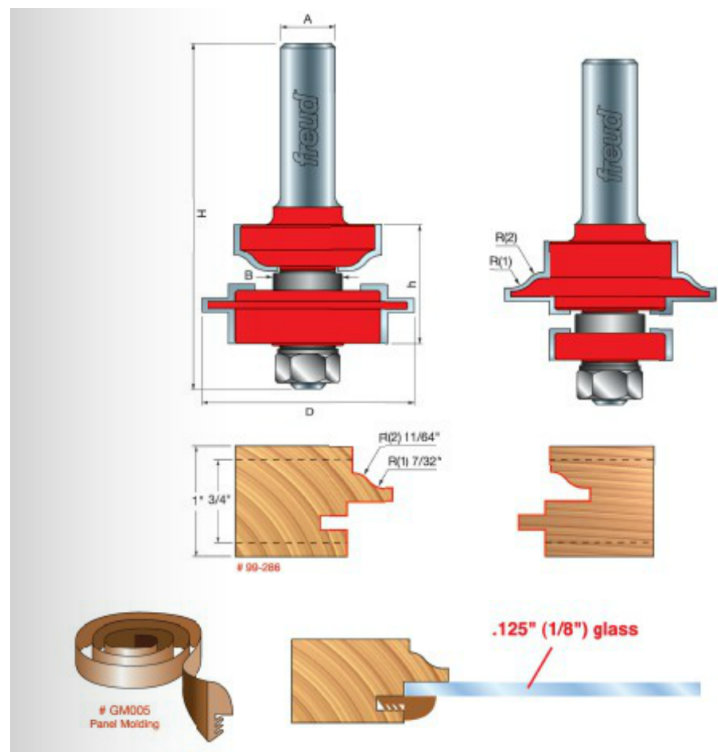

Edge of Arlington Saw & Tool, Inc.

124 South Collins
Arlington, TX 76010
Phone: 817-461-7171 • Fax: 817-795-6651
Toll Free: 888-461-7171
Email: info@eoasaw.com
Website: www.eoasaw.com

Item #GM005, Freud Glass Panel Cabinet Door Bit Set: Molding Spline

\$19.88

Thank you for shopping with us!

Application for 99-286: Creates top quality strong, tight-fitting glass panel door joints with ease and accuracy

- Extra strong rail and stile joints with a unique lock in the stile and rail joint, along with significantly more gluing surface. No other set on the market provides this feature.
- Easy time-saving set up improves accuracy and increases profitability for the professional.
- Cuts all composition materials, plywoods, hardwoods, and softwoods.
- Use on table-mounted portable routers.

SPECIFICATIONS

Manufacturer	Freud Tools
Diameter	N/A
Cut Height, Length, or Width	N/A

SPECIFICATIONS

Overall Length	N/A
Part Descp.	Glass panel molding spline. Fruitwood (medium brown); 25' roll length
R1/Radius	N/A
R2/Radius	N/A
Shank	N/A