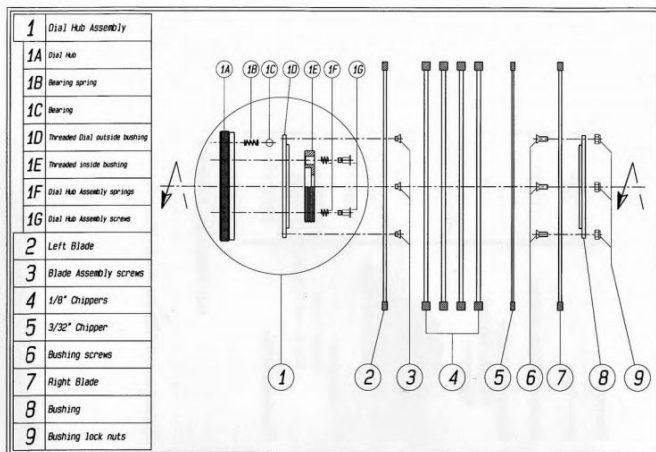

### Item #SD600HUB, Freud Dado Replacement Parts - Dial Hub \$46.62

Thank you for shopping with us! **SD600HUB is universal and fits both the SD606 and the SD608 dado sets.** Freud dado sets are built to last through many years of sharpening and use. However, accidents like dropping a chipper do happen and Freud offers a full range of replacement parts. All outside blades and chippers are made to the same exacting standards of quality as the original set. For wider cuts, Freud's Precision Shim Set and additional chippers are available.

## SPECIFICATIONS

**Diameter**

**Arbor**

**Part Descp.** Dial Hub

**Teeth**

**Thickness**

**Usage/System** Universal and fits both the SD606 and the SD608 dado sets

**Manufacturer** Freud Tools