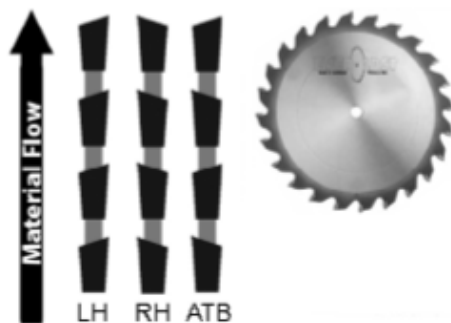

Edge of Arlington Saw & Tool, Inc.

124 South Collins
Arlington, TX 76010
Phone: 817-461-7171 • Fax: 817-795-6651
Toll Free: 888-461-7171
Email: info@eoasaw.com
Website: www.eoasaw.com

Specify bevel direction with
saw teeth coming at you.

Item #EB640L, Everlast 6" Dia 40-Tooth 5/8" Bore- All Teeth Beveled to Left $135.16

Thank you for shopping with us!

A specially designed saw for both single- or two-sided edge banding machines, for the end trimming of either wood or plastic banding materials.

Specify bevel direction with saw teeth coming at you.

SPECIFICATIONS

Manufacturer	Everlast
Bore	5/8 in
Diameter	6 in
Grind	All Teeth Beveled to Left
Kerf	.125 in
Plate	0.085 in
Teeth	40
Hook Angle	6 deg