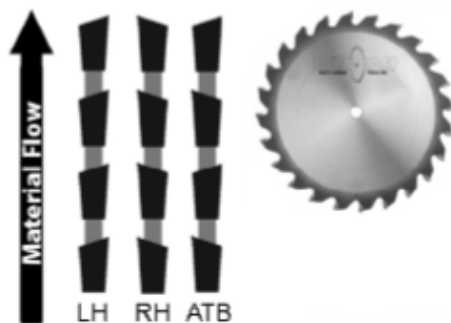

Edge of Arlington Saw & Tool, Inc.

124 South Collins
Arlington, TX 76010
Phone: 817-461-7171 • Fax: 817-795-6651
Toll Free: 888-461-7171
Email: info@eoasaw.com
Website: www.eoasaw.com

Specify bevel direction with
saw teeth coming at you.

Item #EB6400R, Everlast 6" Dia 40-Tooth 5/8" Bore - All Teeth Beveled to Right $135.16

Thank you for shopping with us!

A specially designed saw for both single- or two-sided edge banding machines, for the end trimming of either wood or plastic banding materials.

Specify bevel direction with saw teeth coming at you.

SPECIFICATIONS

Manufacturer	Everlast
Bore	5/8 in
Diameter	6 in
Grind	All Teeth Beveled to Right
Kerf	.125 in
Plate	0.085 in
Teeth	40
Hook Angle	0 deg