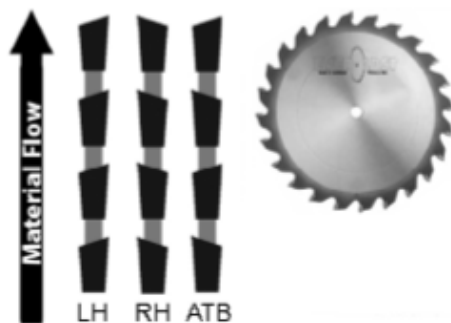

Edge of Arlington Saw & Tool, Inc.

124 South Collins
Arlington, TX 76010
Phone: 817-461-7171 • Fax: 817-795-6651
Toll Free: 888-461-7171
Email: info@eoasaw.com
Website: www.eoasaw.com

Specify bevel direction with
saw teeth coming at you.

Item #EB5530R, Everlast 5 1/2" Dia 30-Tooth 5/8" Bore - All Teeth Beveled to Right **$131.02**

Thank you for shopping with us!

A specially designed saw for both single- or two-sided edge banding machines, for the end trimming of either wood or plastic banding materials.

Specify bevel direction with saw teeth coming at you.

SPECIFICATIONS

Manufacturer	Everlast
Bore	5/8 in
Diameter	5 1/2 in
Grind	All Teeth Beveled to Right
Kerf	.125 in
Plate	0.085 in
Teeth	30
Hook Angle	6 deg