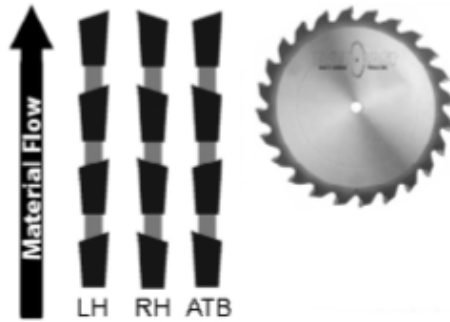

Edge of Arlington Saw & Tool, Inc.

124 South Collins
Arlington, TX 76010
Phone: 817-461-7171 • Fax: 817-795-6651
Toll Free: 888-461-7171
Email: info@eoasaw.com
Website: www.eoasaw.com

Specify bevel direction with
saw teeth coming at you.

Item #EB5530L, Everlast 5 1/2" Dia 30-Tooth 5/8" Bore - All Teeth Beveled to Left **$131.02**

Thank you for shopping with us!

A specially designed saw for both single- or two-sided edge banding machines, for the end trimming of either wood or plastic banding materials.

Specify bevel direction with saw teeth coming at you.

SPECIFICATIONS

Manufacturer	Everlast
Bore	5/8 in
Diameter	5 1/2 in
Grind	All Teeth Beveled to Left
Kerf	.125 in
Plate	0.085 in
Teeth	30
Hook Angle	6 deg