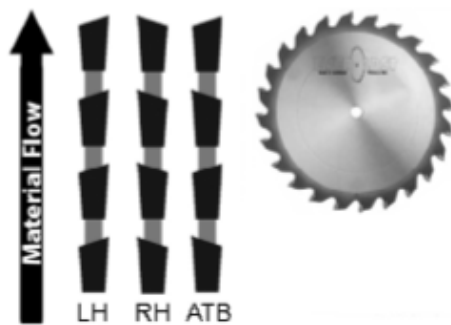

Edge of Arlington Saw & Tool, Inc.

124 South Collins
Arlington, TX 76010
Phone: 817-461-7171 • Fax: 817-795-6651
Toll Free: 888-461-7171
Email: info@eoasaw.com
Website: www.eoasaw.com

Specify bevel direction with
saw teeth coming at you.

Item #EB5530A, Everlast 5 1/2" Dia 30-Tooth 5/8" Bore - ATB $131.02

Thank you for shopping with us!

A specially designed saw for both single- or two-sided edge banding machines, for the end trimming of either wood or plastic banding materials.

Specify bevel direction with saw teeth coming at you.

SPECIFICATIONS

Manufacturer	Everlast
Bore	5/8 in
Diameter	5 1/2 in
Grind	Alternate Top Bevel
Kerf	.125 in
Plate	0.085 in
Teeth	30
Hook Angle	6 deg