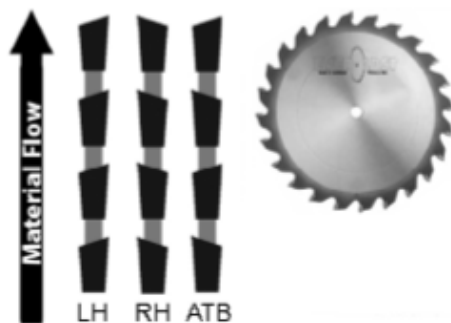

Specify bevel direction with  
saw teeth coming at you.

### Item #EB524R, Everlast 5" Dia 24-Tooth 5/8" Bore - All Teeth Beveled to Right \$127.82

Thank you for shopping with us!

A specially designed saw for both single- or two-sided edge banding machines, for the end trimming of either wood or plastic banding materials.

#### SPECIFICATIONS

<b>Manufacturer</b>	Everlast
<b>Bore</b>	5/8 in
<b>Diameter</b>	5 in
<b>Grind</b>	All Teeth Beveled to Right
<b>Kerf</b>	.125 in
<b>Plate</b>	0.085 in
<b>Teeth</b>	24
<b>Hook Angle</b>	8 deg