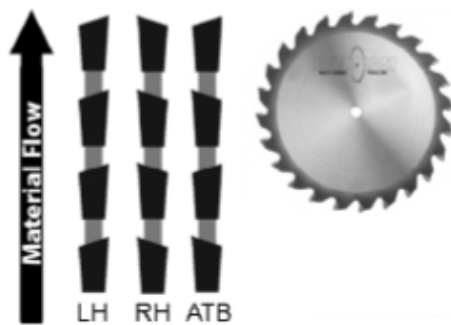

Specify bevel direction with  
saw teeth coming at you.

### Item #EB524L, Everlast 5" Dia 24-Tooth 5/8" Bore - All Teeth Beveled to Left \$127.82

Thank you for shopping with us!

A specially designed saw for both single- or two-sided edge banding machines, for the end trimming of either wood or plastic banding materials.

#### SPECIFICATIONS

<b>Manufacturer</b>	Everlast
<b>Bore</b>	5/8 in
<b>Diameter</b>	5 in
<b>Grind</b>	All Teeth Beveled to Left
<b>Kerf</b>	.125 in
<b>Plate</b>	0.085 in
<b>Teeth</b>	24
<b>Hook Angle</b>	8 deg