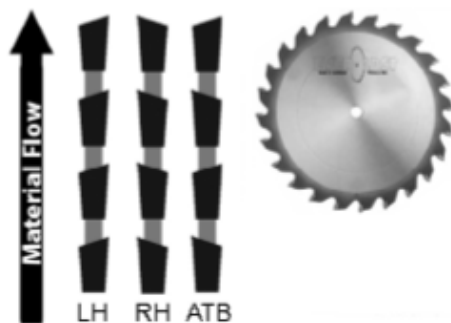

Edge of Arlington Saw & Tool, Inc.

124 South Collins
Arlington, TX 76010
Phone: 817-461-7171 • Fax: 817-795-6651
Toll Free: 888-461-7171
Email: info@eoasaw.com
Website: www.eoasaw.com

Specify bevel direction with
saw teeth coming at you.

Item #EB524A, Everlast 5" Dia 24-Tooth 5/8" Bore - ATB $127.82

Thank you for shopping with us!

A specially designed saw for both single- or two-sided edge banding machines, for the end trimming of either wood or plastic banding materials.

Specify bevel direction with saw teeth coming at you.

SPECIFICATIONS

Manufacturer	Everlast
Bore	5/8 in
Diameter	5 in
Grind	Alternate Top Bevel
Kerf	.125 in
Plate	0.085 in
Teeth	24
Hook Angle	8 deg