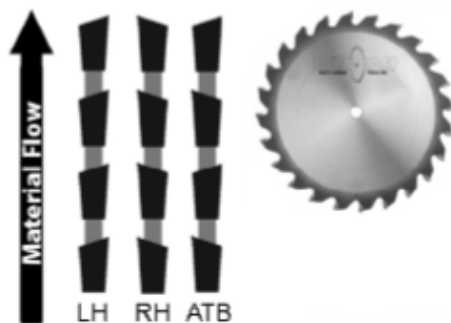

Specify bevel direction with  
saw teeth coming at you.

### Item #EB4524A, Everlast 4 1/2" Dia 24-Tooth 5/8" Bore - ATB \$121.48

Thank you for shopping with us!

A specially designed saw for both single- or two-sided edge banding machines, for the end trimming of either wood or plastic banding materials.

#### SPECIFICATIONS

<b>Manufacturer</b>	Everlast
<b>Bore</b>	5/8 in
<b>Diameter</b>	4 1/2 in
<b>Grind</b>	Alternate Top Bevel
<b>Kerf</b>	.125 in
<b>Plate</b>	0.085 in
<b>Teeth</b>	24
<b>Hook Angle</b>	10 deg