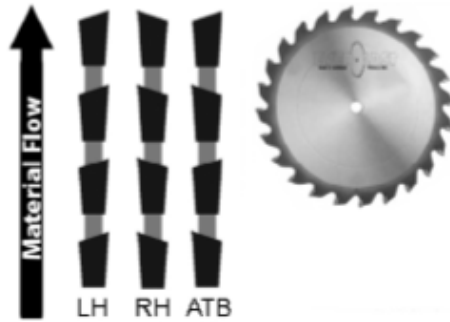

Edge of Arlington Saw & Tool, Inc.

124 South Collins
Arlington, TX 76010
Phone: 817-461-7171 • Fax: 817-795-6651
Toll Free: 888-461-7171
Email: info@eoasaw.com
Website: www.eoasaw.com

Specify bevel direction with
saw teeth coming at you.

Item #EB43424L, Everlast 4 3/4" Dia 24-Tooth 5/8" Bore - All Teeth Beveled to Left **$121.48**

Thank you for shopping with us!

A specially designed saw for both single- or two-sided edge banding machines, for the end trimming of either wood or plastic banding materials.

Specify bevel direction with saw teeth coming at you.

SPECIFICATIONS

Manufacturer	Everlast
Bore	5/8 in
Diameter	4 3/4 in
Grind	All Teeth Beveled to Left
Kerf	.125 in
Plate	0.085 in
Teeth	24
Hook Angle	10 deg