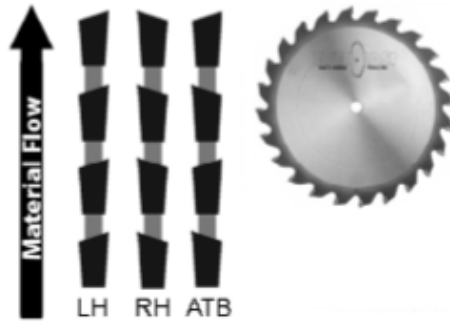

Specify bevel direction with  
saw teeth coming at you.

### Item #EB43424A, Everlast 4 3/4" Dia 24-Tooth 5/8" Bore - ATB \$121.48

Thank you for shopping with us!

A specially designed saw for both single- or two-sided edge banding machines, for the end trimming of either wood or plastic banding materials.

#### SPECIFICATIONS

<b>Manufacturer</b>	Everlast
<b>Bore</b>	5/8 in
<b>Diameter</b>	4 3/4 in
<b>Grind</b>	Alternate Top Bevel
<b>Kerf</b>	.125 in
<b>Plate</b>	0.085 in
<b>Teeth</b>	24
<b>Hook Angle</b>	10 deg