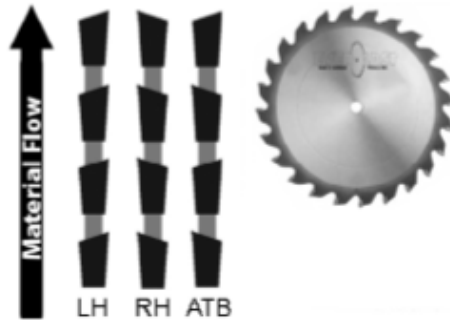

Specify bevel direction with  
saw teeth coming at you.

### Item #EB420R, Everlast 4" Dia 20-Tooth 5/8" Bore - All Teeth Beveled to Right \$114.41

Thank you for shopping with us!

A specially designed saw for both single- or two-sided edge banding machines, for the end trimming of either wood or plastic banding materials.

## SPECIFICATIONS

<b>Manufacturer</b>	Everlast
<b>Bore</b>	5/8 in
<b>Diameter</b>	4 in
<b>Grind</b>	All Teeth Beveled to Right
<b>Kerf</b>	.125 in
<b>Plate</b>	0.085 in
<b>Teeth</b>	20
<b>Hook Angle</b>	8 deg