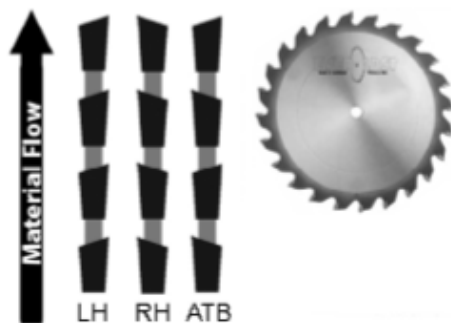

Edge of Arlington Saw & Tool, Inc.

124 South Collins
Arlington, TX 76010
Phone: 817-461-7171 • Fax: 817-795-6651
Toll Free: 888-461-7171
Email: info@eoasaw.com
Website: www.eoasaw.com

Specify bevel direction with
saw teeth coming at you.

Item #EB420L, Everlast 4" Dia 20-Tooth 5/8" Bore - All Teeth Beveled to Left $114.41

Thank you for shopping with us!

A specially designed saw for both single- or two-sided edge banding machines, for the end trimming of either wood or plastic banding materials.

Specify bevel direction with saw teeth coming at you.

SPECIFICATIONS

Manufacturer	Everlast
Bore	5/8 in
Diameter	4 in
Grind	All Teeth Beveled to Left
Kerf	.125 in
Plate	0.085 in
Teeth	20
Hook Angle	8 deg