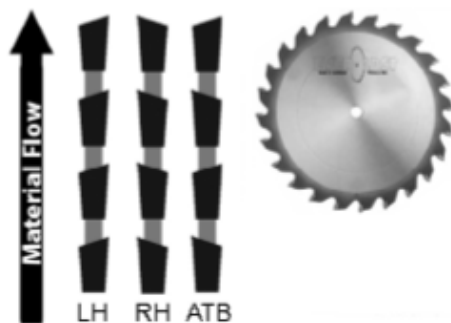

Specify bevel direction with  
saw teeth coming at you.

### Item #EB4200L, Everlast 4" Dia 20-Tooth 5/8" Bore - All Teeth Beveled to Left \$114.41

Thank you for shopping with us!

A specially designed saw for both single- or two-sided edge banding machines, for the end trimming of either wood or plastic banding materials.

#### SPECIFICATIONS

<b>Manufacturer</b>	Everlast
<b>Bore</b>	5/8 in
<b>Diameter</b>	4 in
<b>Grind</b>	All Teeth Beveled to Left
<b>Kerf</b>	.125 in
<b>Plate</b>	0.085 in
<b>Teeth</b>	20
<b>Hook Angle</b>	0 deg