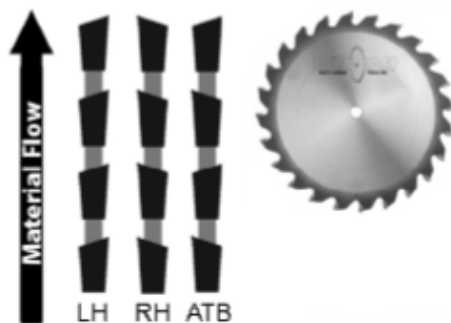

Edge of Arlington Saw & Tool, Inc.

124 South Collins
Arlington, TX 76010
Phone: 817-461-7171 • Fax: 817-795-6651
Toll Free: 888-461-7171
Email: info@eoasaw.com
Website: www.eoasaw.com

Specify bevel direction with
saw teeth coming at you.

Item #EB4200L, Everlast 4" Dia 20-Tooth 5/8" Bore - All Teeth Beveled to Left $114.41

Thank you for shopping with us!

A specially designed saw for both single- or two-sided edge banding machines, for the end trimming of either wood or plastic banding materials.

Specify bevel direction with saw teeth coming at you.

SPECIFICATIONS

Manufacturer	Everlast
Bore	5/8 in
Diameter	4 in
Grind	All Teeth Beveled to Left
Kerf	.125 in
Plate	0.085 in
Teeth	20
Hook Angle	0 deg