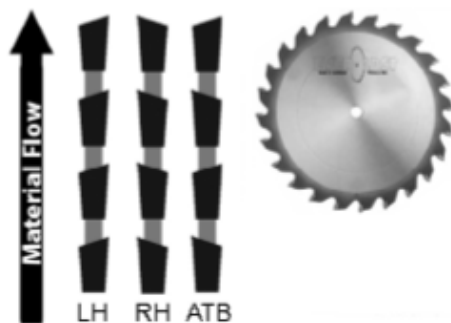

Edge of Arlington Saw & Tool, Inc.

124 South Collins
Arlington, TX 76010
Phone: 817-461-7171 • Fax: 817-795-6651
Toll Free: 888-461-7171
Email: info@eoasaw.com
Website: www.eoasaw.com

Specify bevel direction with
saw teeth coming at you.

Item #EB4200A, Everlast 4" Dia 20-Tooth 5/8" Bore - ATB $114.41

Thank you for shopping with us!

A specially designed saw for both single- or two-sided edge banding machines, for the end trimming of either wood or plastic banding materials.

Specify bevel direction with saw teeth coming at you.

SPECIFICATIONS

Manufacturer	Everlast
Bore	5/8 in
Diameter	4 in
Grind	Alternate Top Bevel
Kerf	.125 in
Plate	0.085 in
Teeth	20
Hook Angle	0 deg