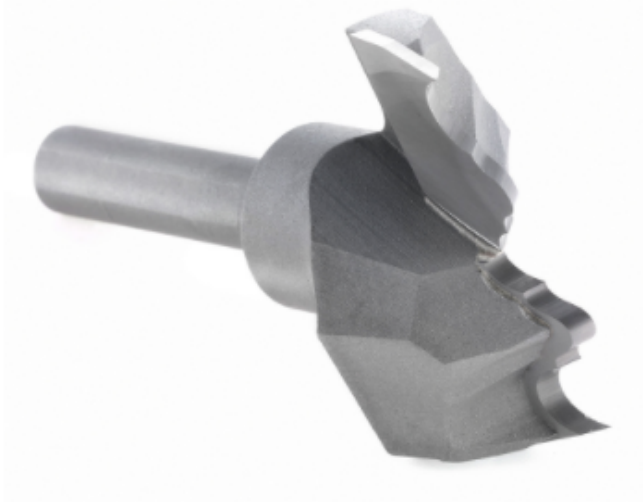

### Item #DP-300, Amana Tool Rosette Cutters Carbide-Tipped 2-Flute for Drill Press

**\$115.28**

Thank you for shopping with us!

#### SPECIFICATIONS

<b>Manufacturer</b>	Amana Tool
<b>Diameter</b>	1 25/32 in
<b>Cut Height, Length, or Width</b>	19/64 in
<b>Diameter (D1)</b>	1 23/32 in
<b>Flute</b>	2
<b>Overall Length</b>	2 7/8 in
<b>RPM</b>	1,800
<b>Shank</b>	3/8 in