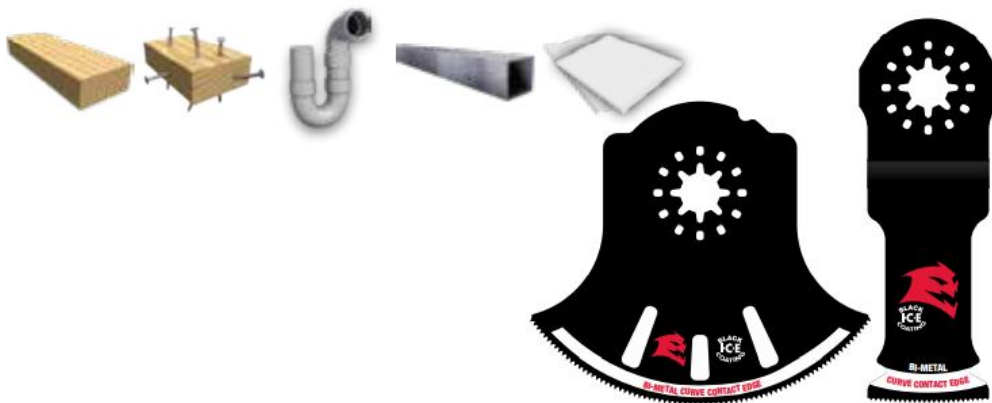

Edge of Arlington Saw & Tool, Inc.

124 South Collins
Arlington, TX 76010
Phone: 817-461-7171 • Fax: 817-795-6651
Toll Free: 888-461-7171
Email: info@eoasaw.com
Website: www.eoasaw.com

**Item #DOS350RBGP,
Diablo Tools
3-1/2" x 1-3/8"
StarLock Bi-
Metal for
General
Purpose
\$23.31**

Thank you for shopping with us!

Application-specific designs that deliver maximum durability and longer life in a wide range of applications. These high-performance blades feature an ultra-hardened cutting edge that delivers longer life than standard blades.

SPECIFICATIONS	
Application	General Purpose
Cut Depth	1 3/8 in
Interface	StarLock
Tooth Design	Bi-Metal
Type	Curve Contact
Width	3 1/2 in
Manufacturer	Diablo Tools
Pack Quantity	Single Pack