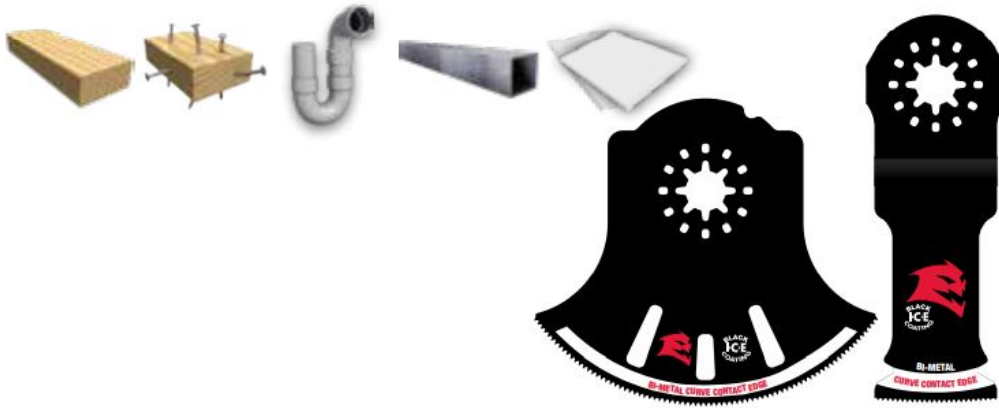

**Item**  
**#DOS200RBD,**  
**Diablo Tools**  
**2" x 1-1/2"**  
**StarLock Bi-**  
**Metal for**  
**Drywall**  
**\$17.70**

Edge of Arlington offers free shipping in the United States when you choose flat rate shipping.

Application-specific designs that deliver maximum durability and longer life in a wide range of applications. These high-performance blades feature an ultra-hardened cutting edge that delivers longer life than standard blades.

SPECIFICATIONS	
<b>Application</b>	Drywall
<b>Cut Depth</b>	1 1/2 in
<b>Interface</b>	StarLock
<b>Tooth Design</b>	Bi-Metal
<b>Type</b>	Curve Contact
<b>Width</b>	2 in
<b>Manufacturer</b>	Diablo Tools
<b>Pack Quantity</b>	Single Pack