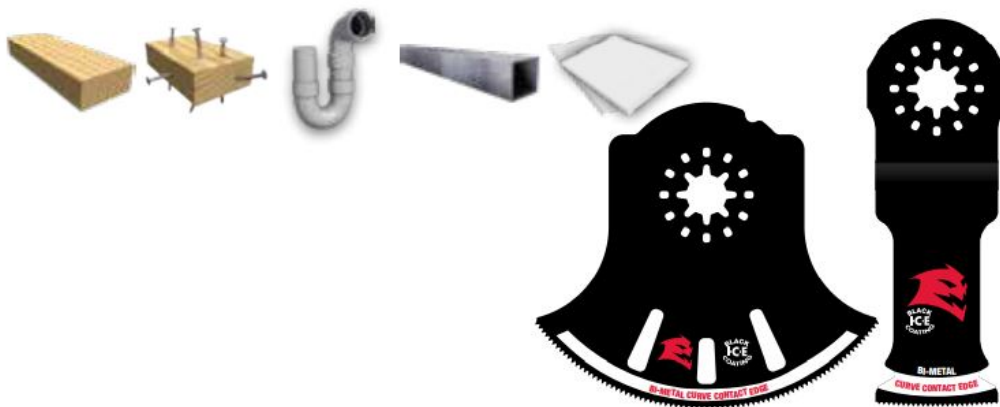

Edge of Arlington Saw & Tool, Inc.

124 South Collins
Arlington, TX 76010
Phone: 817-461-7171 • Fax: 817-795-6651
Toll Free: 888-461-7171
Email: info@eoasaw.com
Website: www.eoasaw.com

Item
#DOS200RBD,
Diablo Tools
2" x 1-1/2"
StarLock Bi-
Metal for
Drywall
\$17.70

Thank you for shopping with us!

Application-specific designs that deliver maximum durability and longer life in a wide range of applications. These high-performance blades feature an ultra-hardened cutting edge that delivers longer life than standard blades.

SPECIFICATIONS	
Application	Drywall
Cut Depth	1 1/2 in
Interface	StarLock
Tooth Design	Bi-Metal
Type	Curve Contact
Width	2 in
Manufacturer	Diablo Tools
Pack Quantity	Single Pack