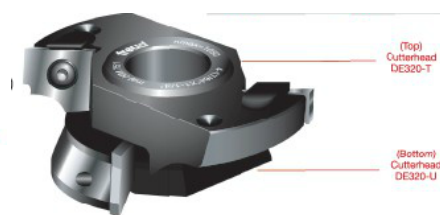

### Item #DE32-I, Freud Top Profile Cutter Knives for Cutterhead DE320-T - Set of Two \$66.48

Thank you for shopping with us!

Set of two knives for Cutterhead DE320-T.

Head sold separately

## SPECIFICATIONS

<b>Manufacturer</b>	Freud Tools
<b>Application</b>	Cut a wide variety of door edge profiles
<b>Diameter</b>	--
<b>Cut Height, Length, or Width</b>	--
<b>Bore</b>	--
<b>Features</b>	Heads can be used alone or in combination with each other; profile allows opening of cab doors & drawers w/out pulls
<b>Material</b>	
<b>Part Descp.</b>	Profile Knife