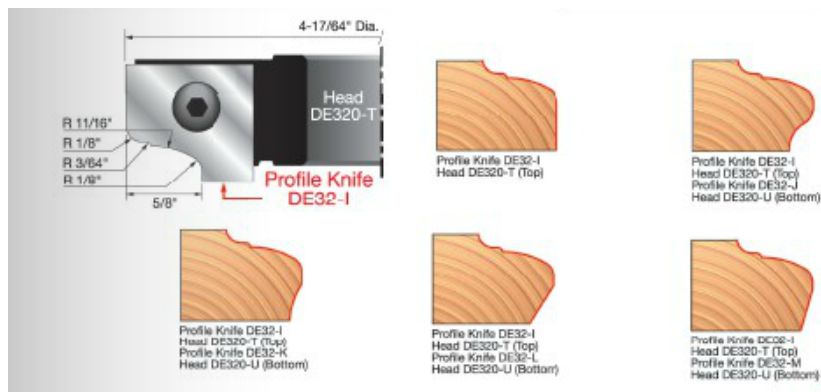

### Item #DE32-I, Freud Top Profile Cutter Knives for Cutterhead DE320-T - Set of Two \$66.48

Thank you for shopping with us!

Set of two knives for Cutterhead DE320-T.

Head sold separately

## SPECIFICATIONS

<b>Manufacturer</b>	Freud Tools
<b>Application</b>	Cut a wide variety of door edge profiles
<b>Diameter</b>	--
<b>Cut Height, Length, or Width</b>	--
<b>Bore</b>	--
<b>Features</b>	Heads can be used alone or in combination with each other; profile allows opening of cab doors & drawers w/out pulls
<b>Material</b>	
<b>Part Descp.</b>	Profile Knife