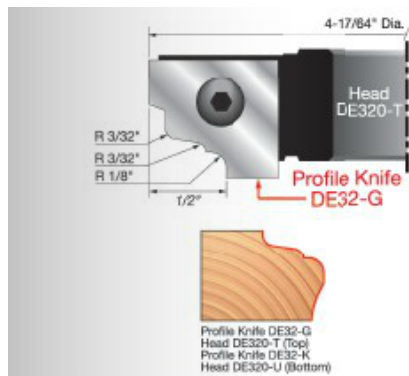

Edge of Arlington Saw & Tool, Inc.

124 South Collins
 Arlington, TX 76010
 Phone: 817-461-7171 • Fax: 817-795-6651
 Toll Free: 888-461-7171
 Email: info@eoasaw.com
 Website: www.eoasaw.com

Item #DE32-G, Freud Top Profile Cutter Knives- for Cutterhead DE320-T - Set of Two \$66.48

Thank you for shopping with us!

Set of two knives for Cutterhead DE320-T.

Head sold separately

SPECIFICATIONS

Manufacturer	Freud Tools
Application	Cut a wide variety of door edge profiles
Diameter	--
Cut Height, Length, or Width	--
Bore	--
Features	Heads can be used alone or in combination with each other; profile allows opening of cab doors & drawers w/out pulls
Material	
Part Descp.	Profile Knife