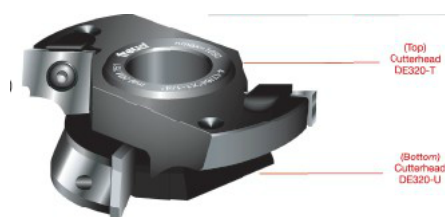

Thank you for shopping with us!

Set of two knives for Cutterhead DE320-T.

Head sold separately

SPECIFICATIONS

Manufacturer	Freud Tools
Application	Cut a wide variety of door edge profiles
Diameter	--
Cut Height, Length, or Width	--
Bore	--
Features	Heads can be used alone or in combination with each other; profile allows opening of cab doors & drawers w/out pulls
Material	
Part Descp.	Profile Knife