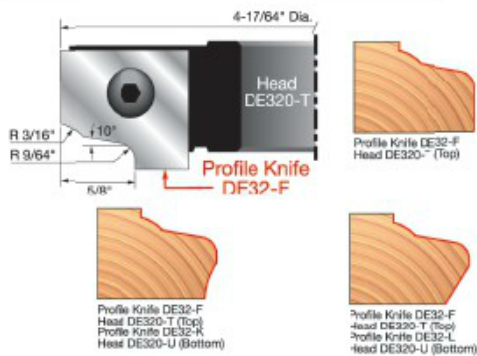

Edge of Arlington Saw & Tool, Inc.

124 South Collins
 Arlington, TX 76010
 Phone: 817-461-7171 • Fax: 817-795-6651
 Toll Free: 888-461-7171
 Email: info@eoasaw.com
 Website: www.eoasaw.com

Item #DE32-F, Freud Top Profile Cutter Knife for Cutterhead DE320-T - Set of Two \$66.48

Thank you for shopping with us!

Set of two knives for Cutterhead DE320-T.

Head sold separately

SPECIFICATIONS

Manufacturer	Freud Tools
Application	Cut a wide variety of door edge profiles
Diameter	--
Cut Height, Length, or Width	--
Bore	--
Features	Heads can be used alone or in combination with each other; profile allows opening of cab doors & drawers w/out pulls
Material	
Part Descp.	Profile Knife