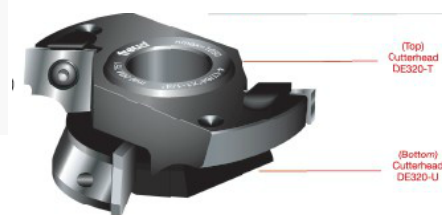

Thank you for shopping with us! .

Set of two knives for Cutterhead DE320-T.

Head sold separately

SPECIFICATIONS

Manufacturer	Freud Tools
Application	Cut a wide variety of door edge profiles
Diameter	--
Cut Height, Length, or Width	--
Bore	--
Features	Heads can be used alone or in combination with each other; profile allows opening of cab doors & drawers w/out pulls
Material	
Part Descp.	Profile Knife