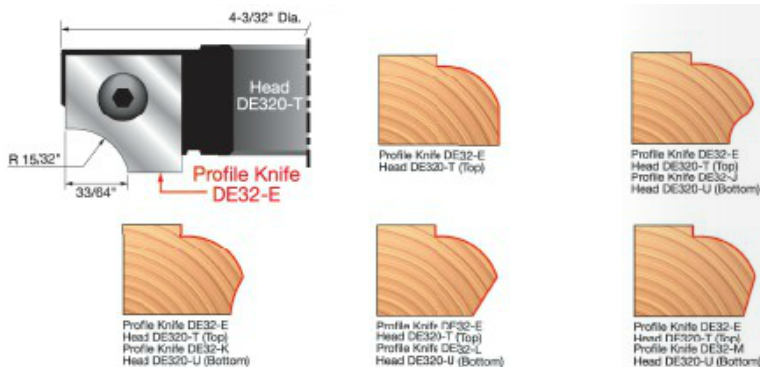

Edge of Arlington Saw & Tool, Inc.

124 South Collins
 Arlington, TX 76010
 Phone: 817-461-7171 • Fax: 817-795-6651
 Toll Free: 888-461-7171
 Email: info@eoasaw.com
 Website: www.eoasaw.com

Item #DE32-E, Freud Top Profile Cutter Knives for Cutterhead DE320-T - Set of Two \$66.48

Thank you for shopping with us! .

Set of two knives for Cutterhead DE320-T.

Head sold separately

SPECIFICATIONS

Manufacturer	Freud Tools
Application	Cut a wide variety of door edge profiles
Diameter	--
Cut Height, Length, or Width	--
Bore	--
Features	Heads can be used alone or in combination with each other; profile allows opening of cab doors & drawers w/out pulls
Material	
Part Descp.	Profile Knife