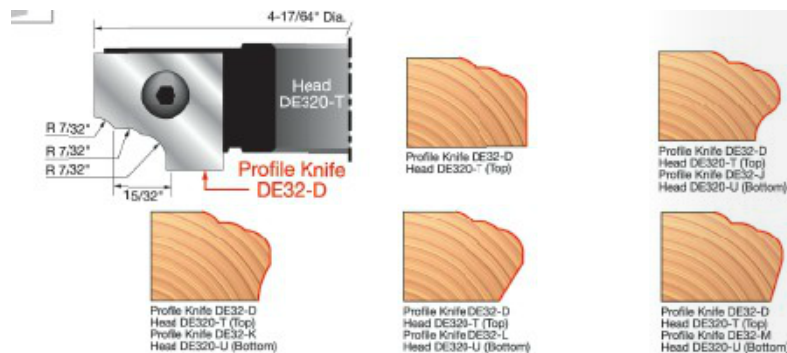

Edge of Arlington Saw & Tool, Inc.

124 South Collins
 Arlington, TX 76010
 Phone: 817-461-7171 • Fax: 817-795-6651
 Toll Free: 888-461-7171
 Email: info@eoasaw.com
 Website: www.eoasaw.com

Item #DE32-D, Freud Top Profile Cutter Knives for Cutterhead DE320-T - Set of Two **\$66.48**

Thank you for shopping with us!

Set of two knives for Cutterhead DE320-T.

Head sold separately

SPECIFICATIONS	
Manufacturer	Freud Tools
Application	Cut a wide variety of door edge profiles
Diameter	--
Cut Height, Length, or Width	--
Bore	--
Features	Heads can be used alone or in combination with each other; profile allows opening of cab doors & drawers w/out pulls
Material	
Part Descp.	Profile Knife