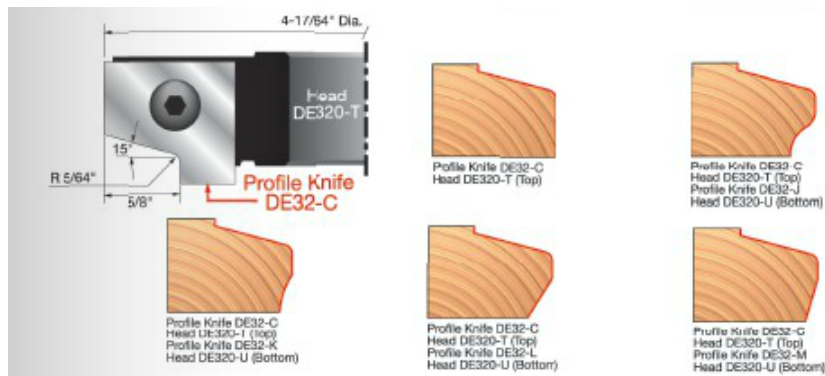

Edge of Arlington Saw & Tool, Inc.

124 South Collins
 Arlington, TX 76010
 Phone: 817-461-7171 • Fax: 817-795-6651
 Toll Free: 888-461-7171
 Email: info@eoasaw.com
 Website: www.eoasaw.com

Item #DE32-C, Freud Top Profile Cutter Knives for Cutterhead DE320-T - Set of Two **\$66.48**

Thank you for shopping with us!

Set of two knives for Cutterhead DE320-T.

Head sold separately

SPECIFICATIONS	
Manufacturer	Freud Tools
Application	Cut a wide variety of door edge profiles
Diameter	--
Cut Height, Length, or Width	--
Bore	--
Features	Heads can be used alone or in combination with each other; profile allows opening of cab doors & drawers w/out pulls
Material	
Part Descp.	Profile Knife