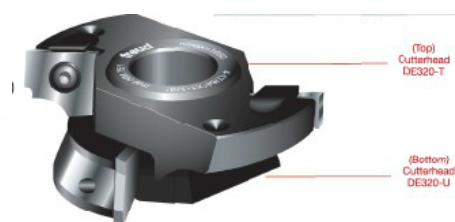

Edge of Arlington Saw & Tool, Inc.

124 South Collins
 Arlington, TX 76010
 Phone: 817-461-7171 • Fax: 817-795-6651
 Toll Free: 888-461-7171
 Email: info@eoasaw.com
 Website: www.eoasaw.com

Item #DE32-C, Freud Top Profile Cutter Knives for Cutterhead DE320-T - Set of Two **\$66.48**

Thank you for shopping with us!

Set of two knives for Cutterhead DE320-T.

Head sold separately

SPECIFICATIONS	
Manufacturer	Freud Tools
Application	Cut a wide variety of door edge profiles
Diameter	--
Cut Height, Length, or Width	--
Bore	--
Features	Heads can be used alone or in combination with each other; profile allows opening of cab doors & drawers w/out pulls
Material	
Part Descp.	Profile Knife