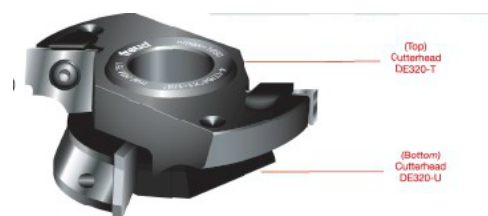

Thank you for shopping with us!

Set of two knives for Cutterhead DE320-T.

Head sold separately

SPECIFICATIONS	
Manufacturer	Freud Tools
Application	Cut a wide variety of door edge profiles
Diameter	--
Cut Height, Length, or Width	--
Bore	--
Features	Heads can be used alone or in combination with each other; profile allows opening of cab doors & drawers w/out pulls
Material	
Part Descp.	Profile Knife