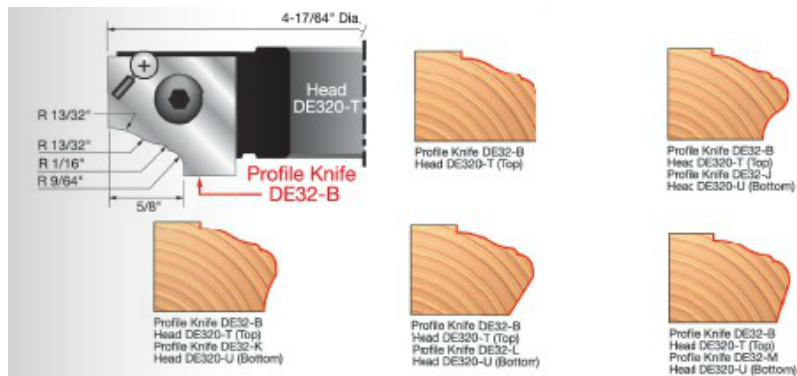

### Item #DE32-B, Freud Top Profile Cutter Knives for Cutterhead DE320-T - Set of Two \$66.48

Edge of Arlington offers free shipping in the United States when you choose flat rate shipping.

Set of two knives for Cutterhead DE320-T.

Head sold separately

SPECIFICATIONS	
<b>Manufacturer</b>	Freud Tools
<b>Application</b>	Cut a wide variety of door edge profiles
<b>Diameter</b>	--
<b>Cut Height, Length, or Width</b>	--
<b>Bore</b>	--
<b>Features</b>	Heads can be used alone or in combination with each other; profile allows opening of cab doors & drawers w/out pulls
<b>Material</b>	
<b>Part Descp.</b>	Profile Knife