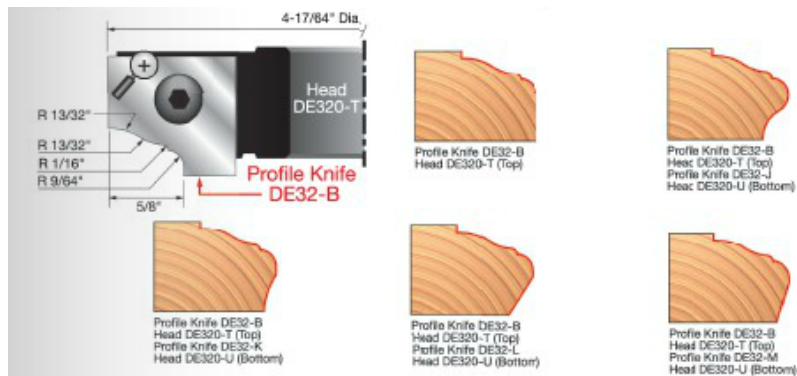

Edge of Arlington Saw & Tool, Inc.

124 South Collins
 Arlington, TX 76010
 Phone: 817-461-7171 • Fax: 817-795-6651
 Toll Free: 888-461-7171
 Email: info@eoasaw.com
 Website: www.eoasaw.com

Item #DE32-B, Freud Top Profile Cutter Knives for Cutterhead DE320-T - Set of Two \$66.48

Thank you for shopping with us!

Set of two knives for Cutterhead DE320-T.

Head sold separately

SPECIFICATIONS	
Manufacturer	Freud Tools
Application	Cut a wide variety of door edge profiles
Diameter	--
Cut Height, Length, or Width	--
Bore	--
Features	Heads can be used alone or in combination with each other; profile allows opening of cab doors & drawers w/out pulls
Material	
Part Descp.	Profile Knife