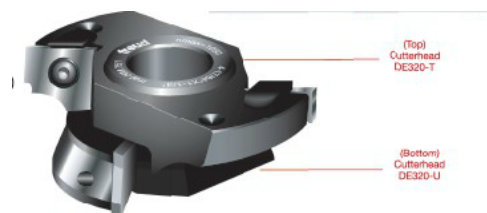

### Item #DE32-B, Freud Top Profile Cutter Knives for Cutterhead DE320-T - Set of Two \$66.48

Edge of Arlington offers free shipping in the United States when you choose flat rate shipping.

Set of two knives for Cutterhead DE320-T.

Head sold separately

SPECIFICATIONS	
<b>Manufacturer</b>	Freud Tools
<b>Application</b>	Cut a wide variety of door edge profiles
<b>Diameter</b>	--
<b>Cut Height, Length, or Width</b>	--
<b>Bore</b>	--
<b>Features</b>	Heads can be used alone or in combination with each other; profile allows opening of cab doors & drawers w/out pulls
<b>Material</b>	
<b>Part Descp.</b>	Profile Knife