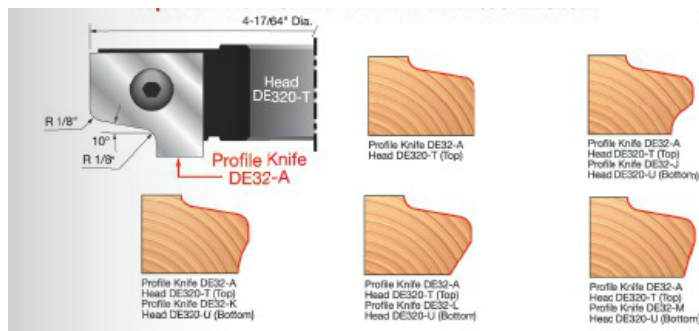

### Item #DE32-A, Freud Top Profile Cutter Knives for Cutterhead DE320-T - Set of 2 Knives \$66.48

Thank you for shopping with us! This flexible system will cut a wide variety of door edge profiles particularly suited for cabinets, using the 32mm system. The heads can be used alone or in combination with each other. Profile allows opening of cabinet doors and drawers without pulls. Profile knives can be purchased separately. Uses: head DE320-U, and selected profile knives for under cut, and head DE320-T and selected profile knives for door edge profile.

Head sold separately

SPECIFICATIONS	
<b>Manufacturer</b>	Freud Tools
<b>Application</b>	Cut a wide variety of door edge profiles
<b>Diameter</b>	--
<b>Cut Height, Length, or Width</b>	--
<b>Bore</b>	--
<b>Features</b>	Heads can be used alone or in combination with each other; profile allows opening of cab doors & drawers w/out pulls
<b>Material</b>	
<b>Part Descp.</b>	Profile Knife