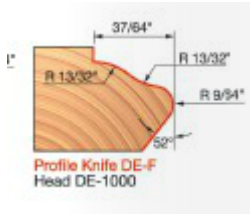

Edge of Arlington Saw & Tool, Inc.

124 South Collins
Arlington, TX 76010
Phone: 817-461-7171 • Fax: 817-795-6651
Toll Free: 888-461-7171
Email: info@eoasaw.com
Website: www.eoasaw.com

Item #DE-F, Freud One-Piece Door Edge Profile Knife

$96.92

Edge of Arlington offers free shipping when you choose flat rate shipping. These profile knives are used with cutterhead DE-1000 to provide a smooth edge treatment on cabinet doors. Profile allows opening of cabinet doors and drawers without pulls.

Resharpenable micrograin carbide insert knives. Anti-Kickback Design. Thick micrograin carbide tips. Covered by Freud's limited lifetime warranty.

Ideal For: Profile allows opening of cabinet doors and drawers without pulls.

Uses: Head [DE-1000](#) and selected profile knives. Head sold separately.