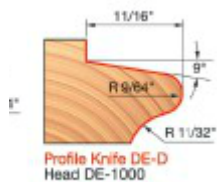

### Item #DE-D, Freud One-Piece Door Edge Profile Knife **\$96.92**

Thank you for shopping with us!

These profile knives are used with cutterhead DE-1000 to provide a smooth edge treatment on cabinet doors. Profile allows opening of cabinet doors and drawers without pulls.