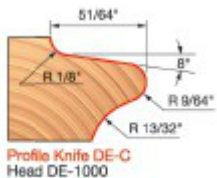

### Item #DE-C, Freud One-Piece Door Edge Profile Knife \$96.92

Thank you for shopping with us!

These profile knives are used with cutterhead DE-1000 to provide a smooth edge treatment on cabinet doors. Profile allows opening of cabinet doors and drawers without pulls.

Resharpenable micrograin carbide insert knives. Anti-Kickback Design. Thick micrograin carbide tips. Covered by Freud's limited lifetime warranty.

Ideal For: Profile allows opening of cabinet doors and drawers without pulls.