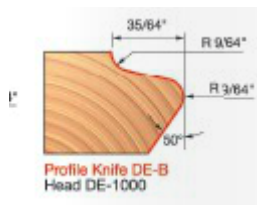

Edge of Arlington Saw & Tool, Inc.

124 South Collins
Arlington, TX 76010
Phone: 817-461-7171 • Fax: 817-795-6651
Toll Free: 888-461-7171
Email: info@eoasaw.com
Website: www.eoasaw.com

Item #DE-B, Freud One-Piece Door Edge Profile Knife **\$96.92**

Thank you for shopping with us!

These profile knives are used with cutterhead DE-1000 to provide a smooth edge treatment on cabinet doors. Profile allows opening of cabinet doors and drawers without pulls.

Resharpenable micrograin carbide insert knives. Anti-Kickback Design. Thick micrograin carbide tips. Covered by Freud's limited lifetime warranty.

Ideal For: Profile allows opening of cabinet doors and drawers without pulls.

Uses: Head DE-1000 and selected profile knives Head sold separately

SPECIFICATIONS

Manufacturer	Freud Tools
Application	Provides smooth edge treatment on cabinet doors
Diameter	--
Cut Height, Length, or Width	--
Bore	--
Features	Profile allows opening of cabinet doors & drawers without pulls
Material	Hardwood, softwood, MDF, plywood
Part Descp.	Profile Knife