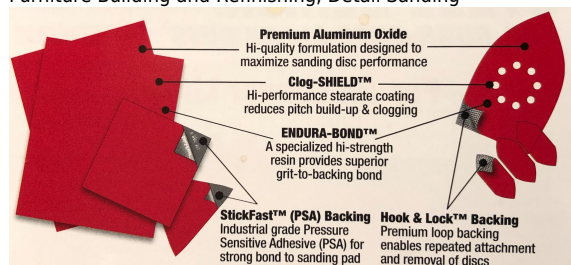

Edge of Arlington Saw & Tool, Inc.

124 South Collins
 Arlington, TX 76010
 Phone: 817-461-7171 • Fax: 817-795-6651
 Toll Free: 888-461-7171
 Email: info@eoasaw.com
 Website: www.eoasaw.com

Item #DCTTRI100P10G, Diablo® Tools Detail 2-7/8" x 2-7/8" Triangle StickFast™ \$21.39

Thank you for shopping with us! Diablo's premium 2-7/8" x 2-7/8" Ultra Coarse Triangle Detail Sanding Sheets with StickFast™ backing include breakthrough innovations that improve performance, extend sanding life, and increase productivity. These sanding sheets are designed for use in Ryobi sanders and are ideal for all types of wood, metal, and plastics. Premium aluminum oxide blend—a superior quality formulation designed for fast material removal and long sanding life. StickFast™ backing—an industrial-grade Pressure Sensitive Adhesive (PSA) backing for a strong and secure bond. Clog-SHIELD™—high performance stearate coating that reduces pitch build-up and clogging for maximum productivity. ENDURA-BOND™—a specialized high strength resin provides superior grit-to-backing bond for extreme durability. **Available in 10 packs.** Ideal for: Moderate stock removal and sanding preparation before paint. Suggested Projects: Paint Refinishing, Deck Surface Prep and Reconditioning, Floor Refinishing, Wood Furniture Building and Refinishing, Detail Sanding

SPECIFICATIONS

Manufacturer	Diablo Tools
Application	Wood, Metal, Plastic
Backing	StickFast (PSA)
Grit	100 (Medium)
Grit Blend	Aluminum Oxide Blend
Recommended For	2-7/8 in x 2-7/8 in Triangle Detail Sanding Sheets for moderate stock removal & sanding prep before paint
Unit Price	\$4.28
Pack Quantity	Bulk 5 Pack of 10 Sheets