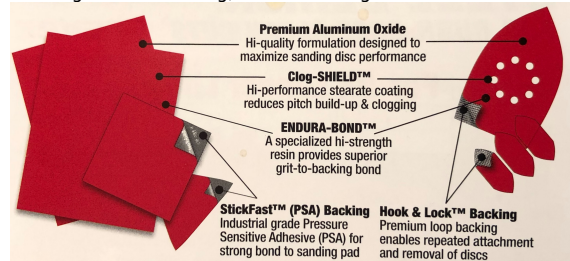

Thank you for shopping with us! Diablo's premium 3-7/8" x 5-1/2" CAT/Mouse Detail Sanding Sheets with Hook & Lock™ backing with breakthrough innovations that improve performance, extend sanding life, and increase productivity. These sanding sheets are designed for use in Mouse Black and Decker and Corner Cat Ryobi sanders and are ideal for all types of wood, metal, and plastics. Includes (2) 80 Coarse, (2) 120 Fine, (1) 220 Ultra-Fine grit sheets. Premium hook and lock backing enables repeated attachment and removal of discs for a consistent secure connection. Clog-SHIELD—high performance stearate coating that reduces pitch build-up and clogging for maximum productivity. ENDURA-BOND—a specialized high strength resin provides superior grit-to-backing bond for extreme durability. These sanding sheets are designed for use in Ryobi sanders and are ideal for all types of wood, metal, and plastics. Suggested Projects: Paint Refinishing, Deck Surface Prep and Reconditioning, Floor Refinishing, Wood Furniture Building and Refinishing, Detail Sanding

GRIT INFORMATION

Grit:	80 Coarse	120 Medium	220 Ultra Fine	80/120/220 Multi-Grade
Application:	Removal	Preparation	Final Finish	Fast removal, preparation, finish
Recommended Use:	Leveling and heavy stock or paint removal	Light stock removal & final sanding preparation before paint	Final sanding and surface preparation for stain/varnish	Leveling and heavy stock or paint removal; removing minor imperfections and initial sanding between paint/stain coats; and final sanding and surface preparation for stain/varnish

SPECIFICATIONS	
Backing	Hook & Lock
Manufacturer	Diablo Tools
Grit	Multi-Grade: (2) 80 Coarse, (2) 120 Fine, (1) 220 Ultra-Fine
Grit Blend	Aluminum Oxide Blend
Part Descp.	Premium 3-7/8 in x 5-1/2 in CAT/Mouse Detail Sanding Sheets
Unit Price	--
Pack Quantity	One Pack of 5 Sheets