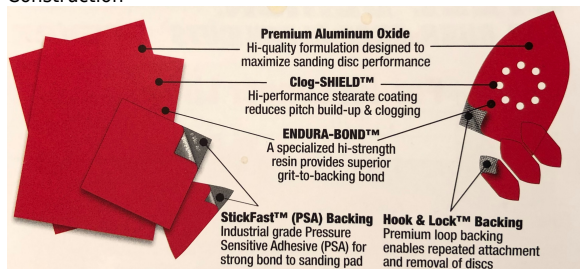

Thank you for shopping with us! Diablo's premium 4-1/2" x 4-1/2" Sanding Sheets with StickFast™ Backing include breakthrough innovations that improve performance, extend sanding life, and increase productivity. These sanding sheets are designed for use in 1/4 sheet palm sanders and are ideal for all types of wood, metal, and plastics. Includes: (3) 40 Ultra-Coarse, (3) 60 Ultra-Coarse, (2) 100 Medium, (2) 150 Very Fine Premium aluminum oxide blend—a superior quality formulation designed for fast material removal and long sanding life. Clog-SHIELD, a high performance stearate coating reduces pitch build-up and clogging for maximum productivity. ENDURA-BOND, a specialized high strength resin, provides superior grit-to-backing bond for extreme durability, Premium aluminum oxide blend—a superior quality formulation designed for fast material removal and long sanding life. StickFast™ backing—an industrial-grade Pressure Sensitive Adhesive (PSA) backing for a strong and secure bond. Clog-SHIELD—a high performance stearate coating that reduces pitch build-up and clogging for maximum productivity. For use with 1/4 sheet palm sanders in wood, metal, and plastics. Suggested Projects: Paint Refinishing, Deck Surface Prep and Reconditioning, Floor Refinishing, Wood Furniture Building and Refinishing, Project Construction

GRIT INFORMATION

Grit:	40/60/100/150 Multi-Grade
Application:	Assorted Removal/Prep/Finish
Recommended Use:	Assorted pack to complete the job from start to finish, remove to final prep

SPECIFICATIONS

Backing	Hook & Lock
Manufacturer	Diablo Tools
Grit	Multi-Grade: (3) 40 Ultra-Coarse, (3) 60 Ultra-Coarse, (2) 100 Medium, (2) 150 Very Fine
Grit Blend	Aluminum Oxide Blend
Part Descp.	Premium 4-1/2 in x 4-1/2 in Sanding Sheet Assorted
Unit Price	--
Pack Quantity	One Bulk Pack of 10 Sheets