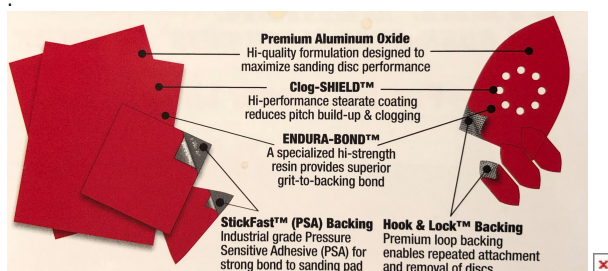

Thank you for shopping with us! Premium aluminum oxide blend—a superior quality formulation designed for fast material removal and long sanding life. Clog-SHIELD, a high performance stearate coating reduces pitch build-up and clogging for maximum productivity. ENDURA-BOND, a specialized high strength resin, provides superior grit-to-backing bond for extreme durability. Diablo's premium 4-1/2" x 4-1/2" Sanding Sheets with StickFast™ Backing include breakthrough innovations that improve performance, extend sanding life, and increase productivity. These sanding sheets are designed for use in 1/4 sheet palm sanders and are ideal for all types of wood, metal, and plastics. Premium aluminum oxide blend—a superior quality formulation designed for fast material removal and long sanding life. StickFast™ backing—an industrial-grade Pressure Sensitive Adhesive (PSA) backing for a strong and secure bond. Clog-SHIELD—a high performance stearate coating that reduces pitch build-up and clogging for maximum productivity. For use with 1/4 sheet palm sanders in wood, metal, and plastics. Ideal For: Fast Leveling and heavy stock or paint removal. Suggested Projects: Paint Refinishing, Deck Surface Prep and Reconditioning, Floor Refinishing, Wood Furniture Building and Refinishing, Project Construction

GRIT INFORMATION

Grit:	40 Ultra Coarse	60 Coarse	100 Medium	150 Fine
Application:	Fast removal/leveling	Removal	Preparation	Finish
Recommended Use:	Fast leveling, shaping, extra heavy removal and stripping	Leveling and heavy stock or paint removal	Moderate stock removal & sanding preparation before paint	Removing minor imperfections and initial sanding between paint/stain coats

SPECIFICATIONS

Manufacturer	Diablo Tools
Application	Wood
Backing	Paper
Grit	60 (Coarse)
Grit Blend	Aluminum Oxide Blend
Unit Price	\$2.11
Pack Quantity	Bulk 5 Pack of 4 Sheets
Recommended For	4-1/2 in x 4-1/2 in StickFast Palm Sander 1/4 Sheet for leveling & heavy stock or paint removal