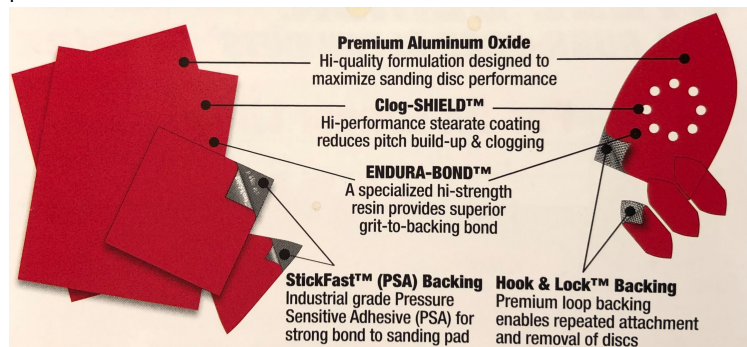

\$10.55

Thank you for shopping with us! Premium aluminum oxide blend—a superior quality formulation designed for fast material removal and long sanding life. Clog-SHIELD, a high performance stearate coating reduces pitch build-up and clogging for maximum productivity. ENDURA-BOND, a specialized high strength resin, provides superior grit-to-backing bond for extreme durability. Diablo's premium 4-1/2" x 4-1/2" Sanding Sheets with StickFast™ Backing include breakthrough innovations that improve performance, extend sanding life, and increase productivity. These sanding sheets are designed for use in 1/4 sheet palm sanders and are ideal for all types of wood, metal, and plastics. Premium aluminum oxide blend—a superior quality formulation designed for fast material removal and long sanding life. StickFast™ backing—an industrial-grade Pressure Sensitive Adhesive (PSA) backing for a strong and secure bond. Clog-SHIELD—a high performance stearate coating that reduces pitch build-up and clogging for maximum productivity. For use with 1/4 sheet palm sanders in wood, metal, and plastics. Ideal For: Fast leveling, shaping, extra heavy removal and stripping. Suggested Projects: Paint Refinishing, Deck Surface Prep and Reconditioning, Floor Refinishing, Wood Furniture Building and Refinishing, Project Construction

SPECIFICATIONS

Manufacturer	Diablo Tools
Application	Wood
Backing	Paper
Grit	40 (Ultra Coarse)
Grit Blend	Aluminum Oxide Blend
Unit Price	\$2.11
Pack Quantity	Bulk 5 Pack of 4 Sheets
Recommended For	4-1/2 in x 4-1/2 in StickFast Palm Sander 1/4 Sheet for fast leveling, shaping, extra heavy removal & stripping