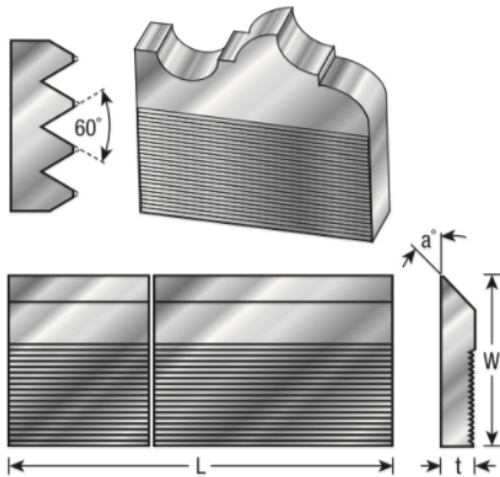

Edge of Arlington Saw & Tool, Inc.

124 South Collins
Arlington, TX 76010
Phone: 817-461-7171 • Fax: 817-795-6651
Toll Free: 888-461-7171
Email: info@eoasaw.com
Website: www.eoasaw.com

Item #CSK-370, Amana Tool Corrugated Back Moulder Steel M-2 High Speed Steel (HSS) **\$185.33**

Thank you for shopping with us!

SPECIFICATIONS

Angle	45 deg
Width	3 in
Thickness	5/16 in
Overall Length	25 in
Manufacturer	Amana Tool