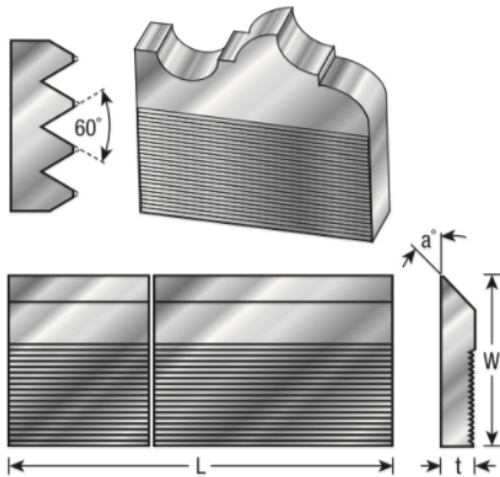

Edge of Arlington Saw & Tool, Inc.

124 South Collins
Arlington, TX 76010
Phone: 817-461-7171 • Fax: 817-795-6651
Toll Free: 888-461-7171
Email: info@eoasaw.com
Website: www.eoasaw.com

Item #CSK-350, Amana Tool Corrugated Back Moulder Steel M-2 High Speed Steel (HSS)

\$163.91

Thank you for shopping with us!

SPECIFICATIONS

Angle	45 deg
Width	2 1/2 in
Thickness	5/16 in
Overall Length	25 in
Manufacturer	Amana Tool