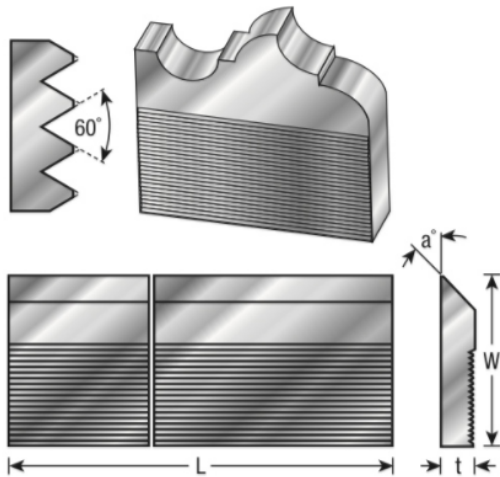

Edge of Arlington Saw & Tool, Inc.

124 South Collins
Arlington, TX 76010
Phone: 817-461-7171 • Fax: 817-795-6651
Toll Free: 888-461-7171
Email: info@eoasaw.com
Website: www.eoasaw.com

Item #CSK-340, Amana Tool Corrugated Back Moulder Steel M-2 High Speed Steel (HSS) **\$156.23**

Thank you for shopping with us!

SPECIFICATIONS

Angle	45 deg
Width	2 1/4 in
Thickness	5/16 in
Overall Length	25 in
Manufacturer	Amana Tool