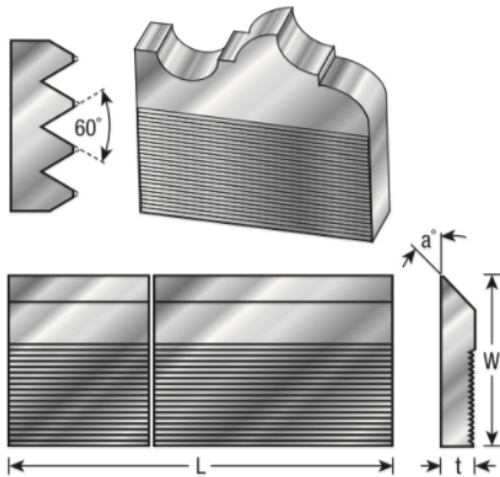

### Item #CSK-320, Amana Tool Corrugated Back Moulder Steel M-2 High Speed Steel (HSS) **\$147.00**

Thank you for shopping with us!

#### SPECIFICATIONS

<b>Angle</b>	45 deg
<b>Width</b>	1 3/4 in
<b>Thickness</b>	5/16 in
<b>Overall Length</b>	25 in
<b>Manufacturer</b>	Amana Tool