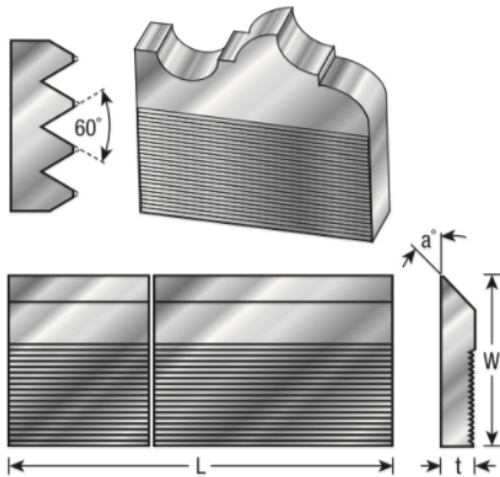

Edge of Arlington Saw & Tool, Inc.

124 South Collins
Arlington, TX 76010
Phone: 817-461-7171 • Fax: 817-795-6651
Toll Free: 888-461-7171
Email: info@eoasaw.com
Website: www.eoasaw.com

Item #CSK-310, Amana Tool Corrugated Back Moulder Steel M-2 High Speed Steel (HSS) **\$137.03**

Thank you for shopping with us!

SPECIFICATIONS

Angle	45 deg
Width	1 1/2 in
Thickness	5/16 in
Overall Length	25 in
Manufacturer	Amana Tool