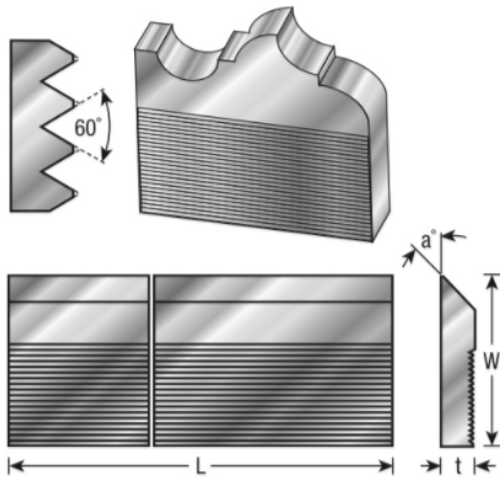

### Item #CSK-300, Amana Tool Corrugated Back Moulder Steel M-2 High Speed Steel (HSS) **\$120.86**

Thank you for shopping with us!

#### SPECIFICATIONS

<b>Angle</b>	45 deg
<b>Width</b>	1 1/4 in
<b>Thickness</b>	5/16 in
<b>Overall Length</b>	25 in
<b>Manufacturer</b>	Amana Tool