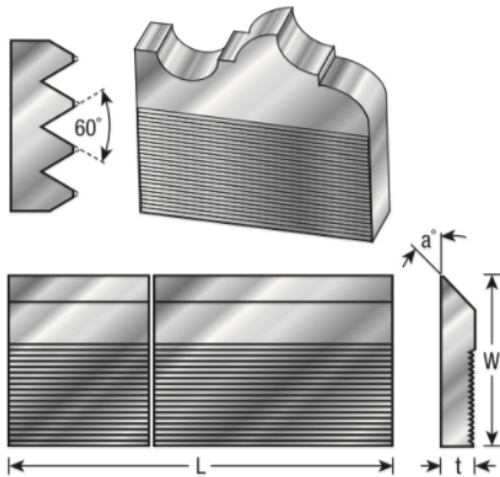

### Item #CSK-150, Amana Tool Corrugated Back Moulder Steel M-2 High Speed Steel (HSS) **\$136.35**

Thank you for shopping with us!

#### SPECIFICATIONS

<b>Angle</b>	45 deg
<b>Width</b>	2 1/2 in
<b>Thickness</b>	1/4 in
<b>Overall Length</b>	25 in
<b>Manufacturer</b>	Amana Tool