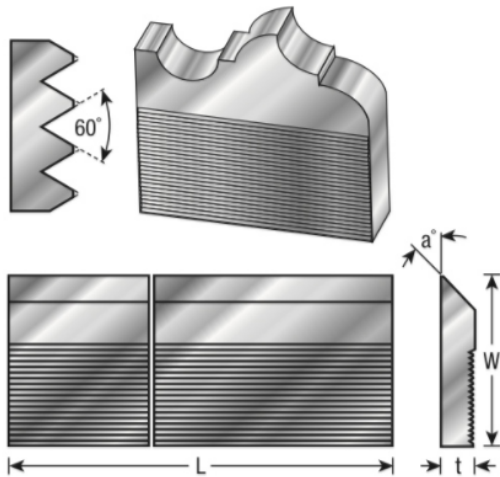

Edge of Arlington Saw & Tool, Inc.

124 South Collins
Arlington, TX 76010
Phone: 817-461-7171 • Fax: 817-795-6651
Toll Free: 888-461-7171
Email: info@eoasaw.com
Website: www.eoasaw.com

Item #CSK-140, Amana Tool Corrugated Back Moulder Steel M-2 High Speed Steel (HSS)

\$144.38

Thank you for shopping with us!

SPECIFICATIONS

Angle	45 deg
Width	2 1/4 in
Thickness	1/4 in
Overall Length	25 in
Manufacturer	Amana Tool